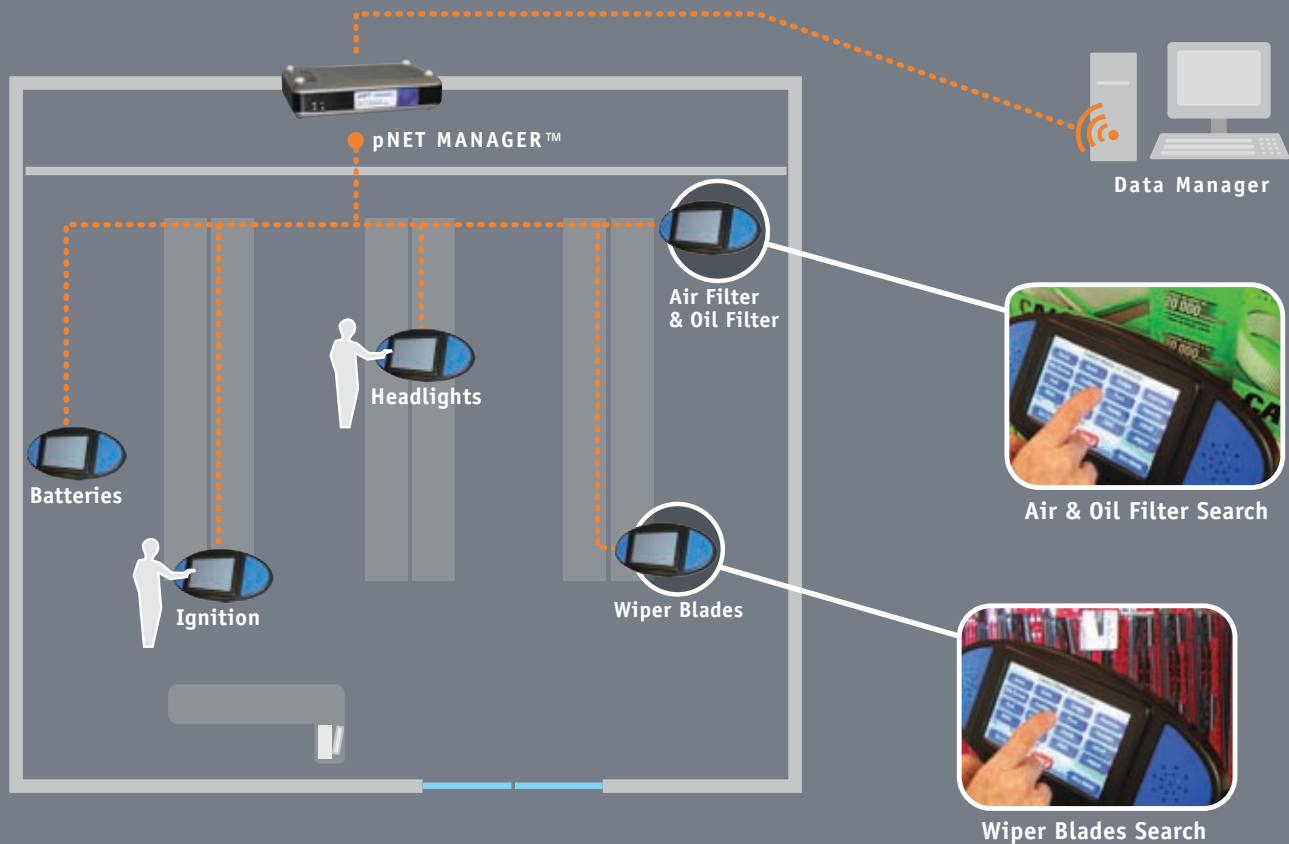

# profitPLAYER™

Shelf-edge Digital Video Player

Customizable Graphic Front Panel

The profitPLAYER™ is a powerful networked, shelf-edge video delivery system with touchscreen interface that brings a wealth of information to your shopper. In addition to its electronic catalog function, it can also show product videos, help with product tips, show setup/installation/operation and support promotions.

The bright 7" wide-screen (800x480) display with multi-level menu touchscreen navigation can play MPEG1, MPEG2, AVI video, MP3 audio or display JPEG stills.

Its Power-Over-Ethernet (POE) capability means data and power are supplied through the same network cable. As part of the RTC profitNETWORK™, you have access to remote updates, usage data logging, and daily operational status reports.

## APPLICATIONS

Use it to replace any paper catalog and many other applications such as:

- Wipers
- Headlights
- Radio Harness
- Batteries
- Filters
- Ignition

RTC - 2800 GOLF ROAD, ROLLING MEADOWS, IL 60008 | [www.rtc.com](http://www.rtc.com)  
Contact: Jeff Dabrowski Phone: 847.640.5197 Email: [jdabrowski@rtc.com](mailto:jdabrowski@rtc.com)  
StoreReady Solutions Website: [www.rtc.com/storereadysolutions](http://www.rtc.com/storereadysolutions)